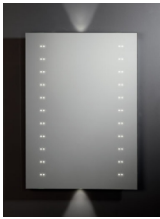

Refraction LED Backlit Rectangular Bathroom Mirror;
750mm x 550mm x 35mm;
44 LED's;
Long life LED's - life expectancy 60,000 hours continuous use;
Controlled by microwave on/off motion sensor
IP44 Rated - for safe use above basin and within zones 2 and 3;
Enclosed electrics for safety;
All fixing are supplied;
Easy to install;
CE&RoHs compliant.