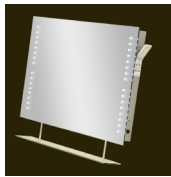

LCM-LED-E7050S

IP44 rated mirror with cool white LED bulbs;
Bevelled Mirror Size: H500cm X W900mm X D50mm;
Built in dual voltage shaver socket independent from LED mirror light;
Isolated dual voltage transformer included;
Controlled by microwave on/off motion sensor
With integral glass shelf;
Product material: Iron & mirror;
Finishing: Shiny white;
CE approved.

62 pcs Cool White LEDs (5W);
Exclusive Infinity Mirror;
Innovative Infinity Mirror Sensor;
Eye-catching Infinity Mirror Design;
Width: 450mm;
Height: 600mm;
Depth: 35mm.