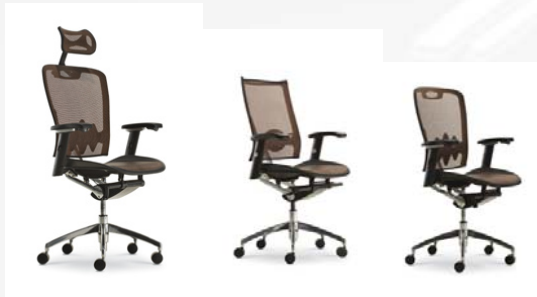

Credenza: 3500x500x750mm Meeting table: 3200x1200x760mm, round meeting table: Dia 1000x760mm

Executive desk:

Black painting with aluminum leg, E1 PB or MDF Laminated with Beech veneer, PU painting finish
Specification: Main desk 2400x1000x760mm, Side returns: 2400x600x710mm,
Credenza: 2200x550x750m