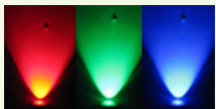

GU10

E27/E14/B22

60°

Dia50 x 68

Dia50 x 98