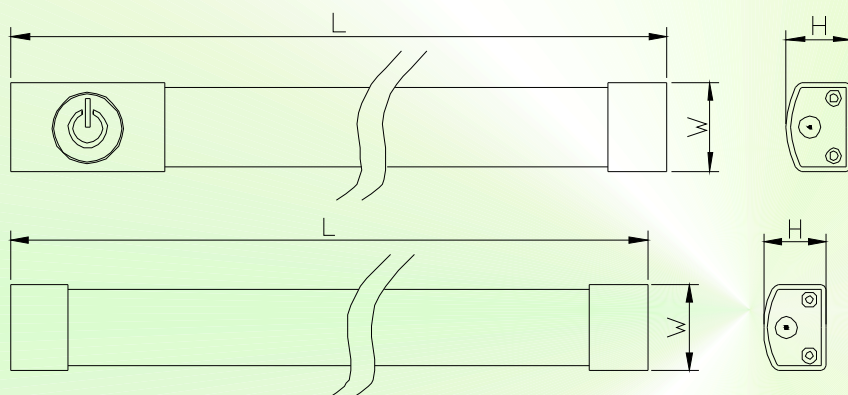

"RGB strip still available"

11

Item	Model	CCT	Watts	Voltage	Led qty	Angle	Lumens	Size (L x W x H mm)
TL-TCW123ODE-C	strip-3528/60cm	WW / NW / CW	10.0 W	100-240V~	123 pcs	120°	600~650	600x20x14.2
TL-TCW213ODE-C	strip-3528/100cm	WW / NW / CW	16.0 W	100-240V~	213 pcs	120°	900~1000	1000x20x14.2
TL-TCW36ODI-C	strip-5050/60cm	WW / NW / CW	10.0 W	100-240V~	36 pcs	120°	480~540	600x20x14.2
TL-TCW60ODI-C	strip-5050/100cm	WW / NW / CW	14.0 W	100-240V~	60 pcs	120°	850~900	1000x20x14.2
???	???	WW / NW / CW	???	100-240V~	???	120°	???	???

(custom-made length available)