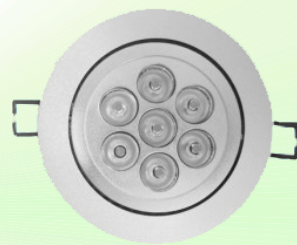

(custom-made length available)

Magnet

Clip-on

Stick-on

Downlight

12

Ceiling 3x1W

Ceiling 5x1W