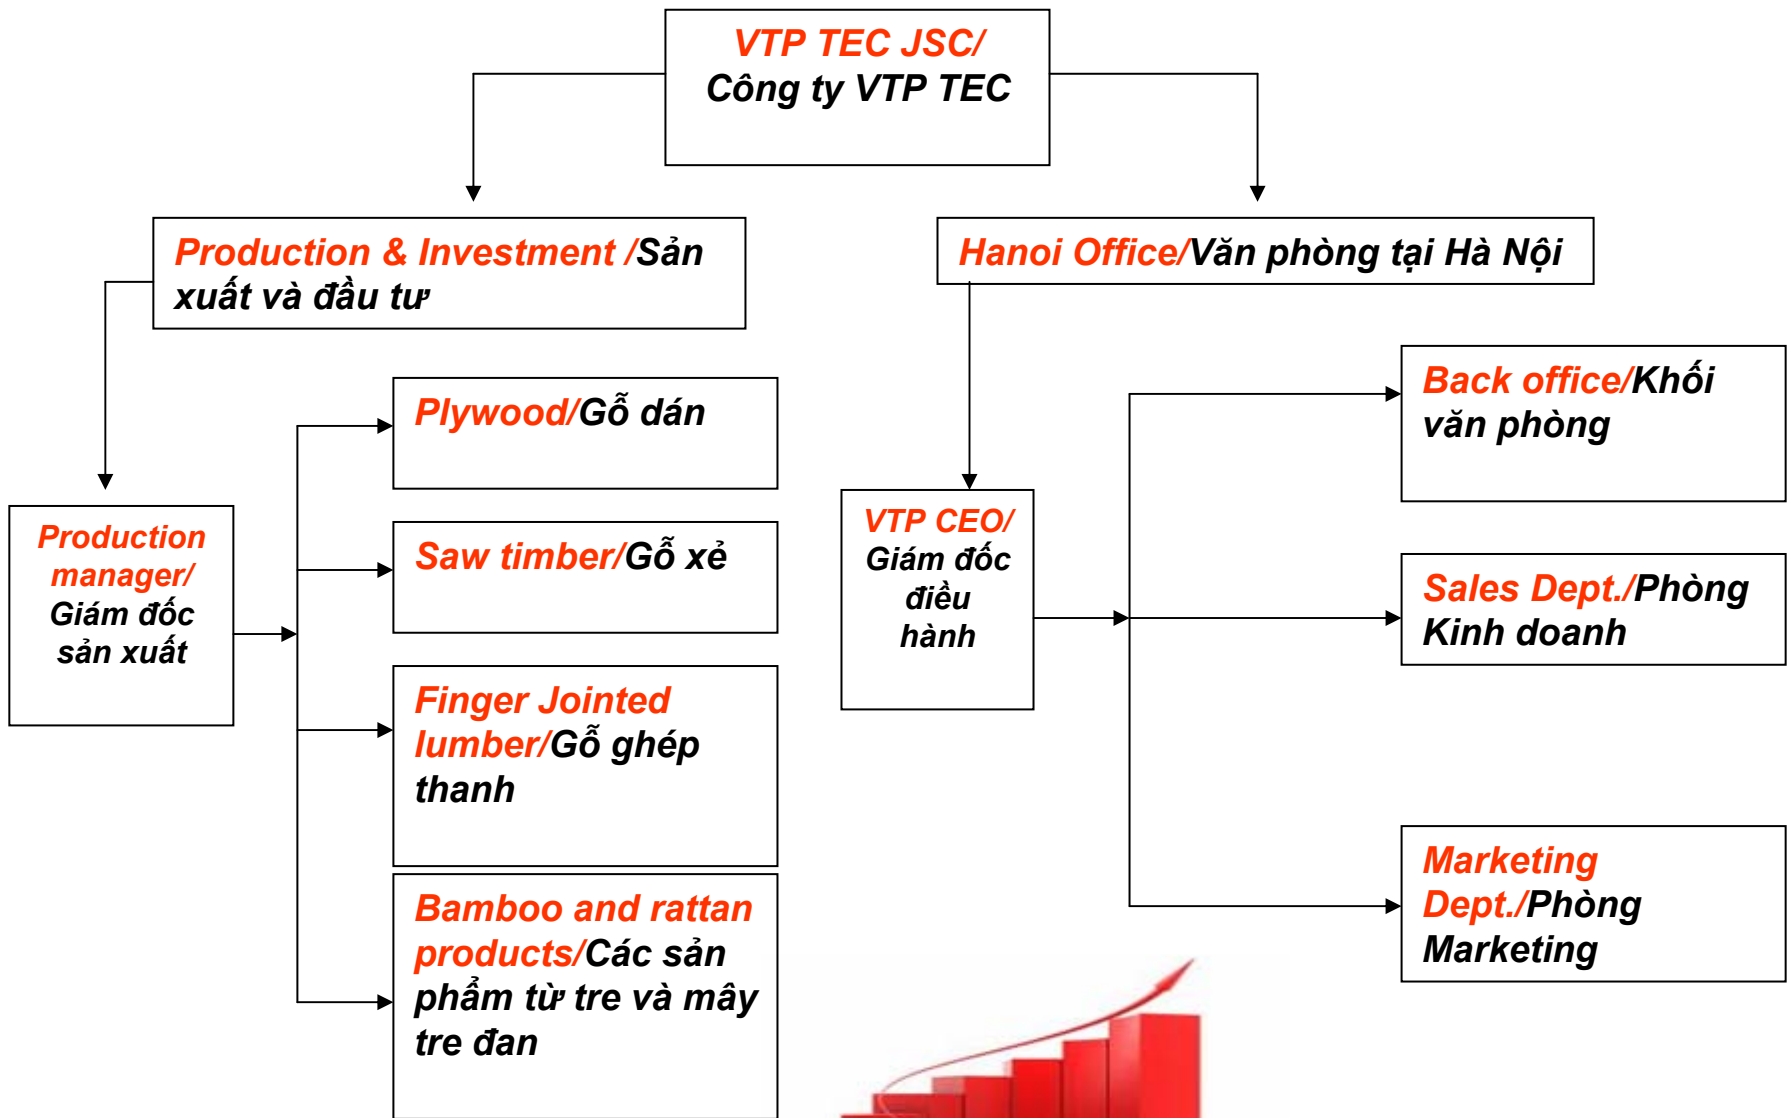

COMPANY STRUTURE/MÔ HÌNH TỔ CHỨC CÔNG TY