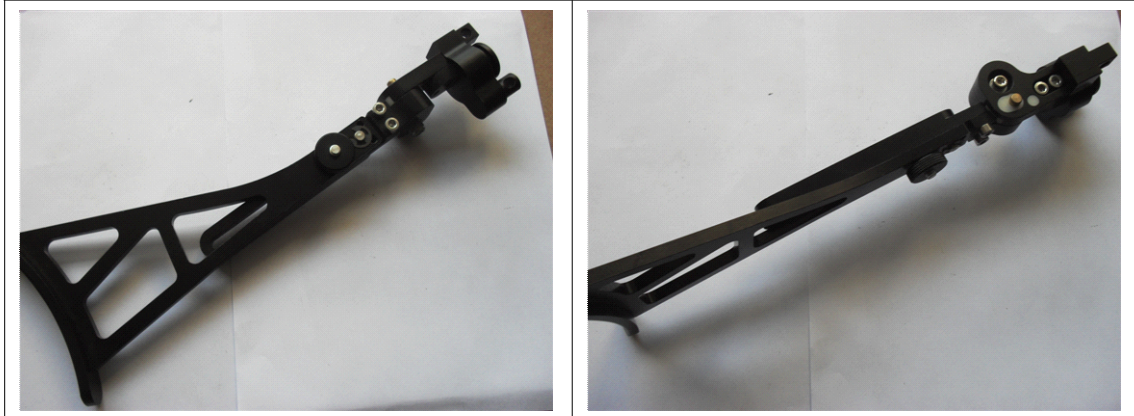

Tippmann Model 98 Folding Stock
paintball marker parts paintball equipment
paintball marker accessories

Fits Model 98 & 98 Customs. Bolt on part guaranteed. No gun modifications required.