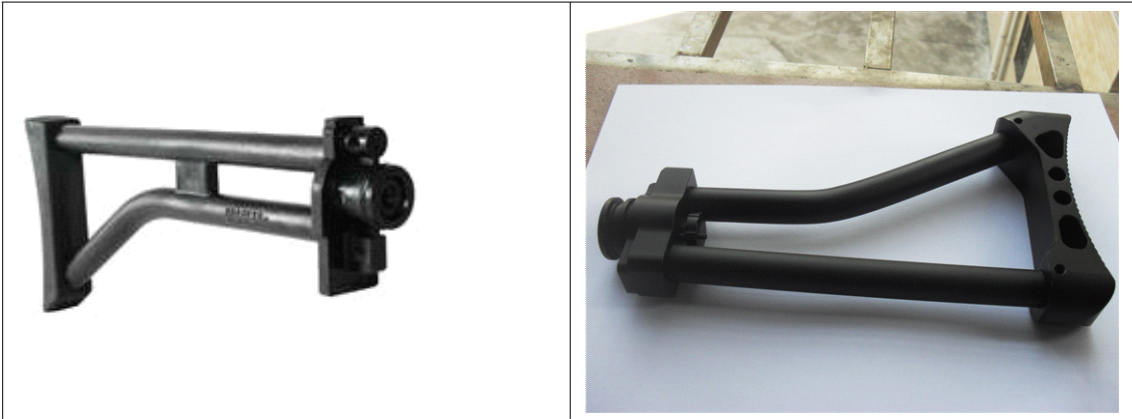

Paintball upgrades and parts Tippmann A5 MP5 sliding stock

Solid aluminum body and endcap

Six sliding positions

Black anodize

The versatile and instantly recognizable sliding stock for the H&K MP5 has now been adapted in form and functionality for the Tippmann A5! Constructed of solid aluminum, the MP5 Sliding Stock flows smoothly between six positions, creating a comfortable fit for a variety of tastes and environments.

spyder car stock

paintball equipment, paintball product, paintball stock

Made of Plastic

The T6 adjustable stock just like the ones used by military special operation forces. Tactical practical and economical. Features: *Virtually unbreakable. Manufactured from the same heavy duty composite plastic used in military stocks. The tube is made specifically for paintball markers. You will never have to worry about rusting or screws coming loose. *Improves your shooting accuracy quickly and easily adjusts to 6 different positions. This ensures that each individual gets a perfect fit even when wearing protective gear

Paintball Gun Parts and Upgrades Warrior Tippmann x7 Wire Stock with Rear Velocity Adjuster
Paintball Gun Parts and Upgrades Warrior Tippmann x7 Wire Stock with Rear Velocity Adjuster
The new light weight aluminum Tippmann X7 stock .

tippmann A5 M4 CAR Stock,
Tippmann A5 M4 6 position collapsible Car stock, for that real gun look and feel.

Tippmann A5 Black Composite Side Folding Stock,
paintball stocks, paintball equipments, paintball upgrades and parts
Designed with a high tension locking system for better control when fully extended
Ribbed buttplate prevents slips when aiming for your target
Conveniently folds 180 degrees to a compact size for easy transport and agility
Folds to the left so the stock won't hit the cyclone feed
Constructed of a sturdy military grade composite and is extremely light
Does not have wire on back of stock.