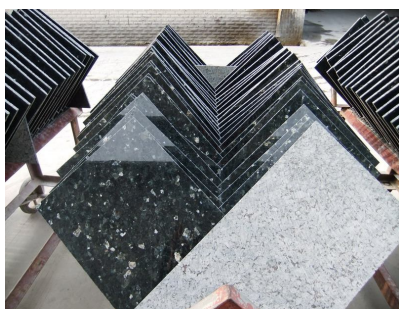

CTSS INTERNATIONAL CO., LIMITED

Floor and wall tiles

Floor and wall tiles are another leading products in company

We can produce as thin as 5-8mm tiles from different granite colors

Standard specifications of tiles: 300x300, 305x305, 300x600, 600x600, 800x800 etc

Thickness can be 5-8mm, 10mm, 15mm, 20mm, 30mm or as request

Surface: polished, honed, flamed, sandblasted, etc

Others: other sizes (custom sizes) acceptable

Below are some of our floor and wall tiles