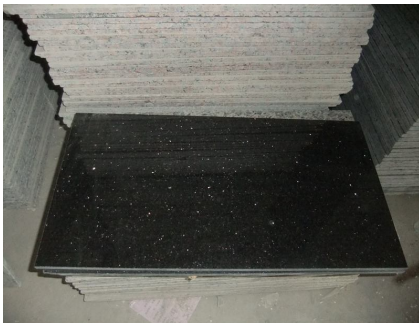

CTSS INTERNATIONAL CO., LIMITED

Floor and wall tiles

Floor and wall tiles are another leading products in company

We can produce as thin as 5-8mm tiles from different granite colors

Standard specifications of tiles: 300x300, 305x305, 300x600, 600x600, 800x800 etc

Thickness can be 5-8mm, 10mm, 15mm, 20mm, 30mm or as request

Surface: polished, honed, flamed, sandblasted, etc

Others: other sizes (custom sizes) acceptable

Below are some of our floor and wall tiles