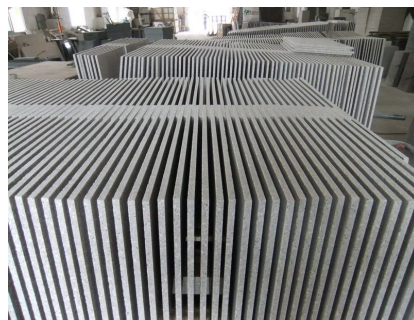

CTSS INTERNATIONAL CO., LIMITED

Floor and wall tiles

Floor and wall tiles are another leading products in company

We can produce as thin as 5-8mm tiles from different granite colors

Standard specifications of tiles: 300x300, 305x305, 300x600, 600x600, 800x800 etc

Thickness can be 5-8mm, 10mm, 15mm, 20mm, 30mm or as request

Surface: polished, honed, flamed, sandblasted, etc

Others: other sizes (custom sizes) acceptable

Below are some of our floor and wall tiles