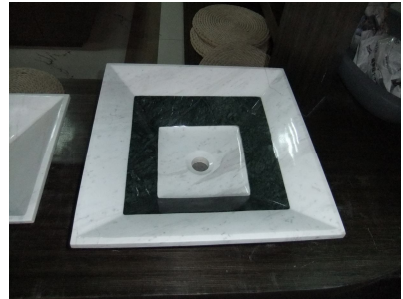

CTSS INTERNATIONAL CO., LIMITED

Marble and Granite stone vessel sinks /wash basin

We can produce marble and granite stone sinks according to your own design

Our standard design is round shape (Dia.430mm x H150mm)

Below are some samples of granite and marble stone sinks