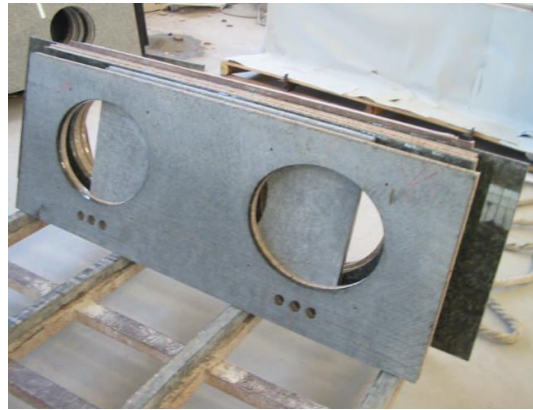

granite vanity top with two sink cutouts