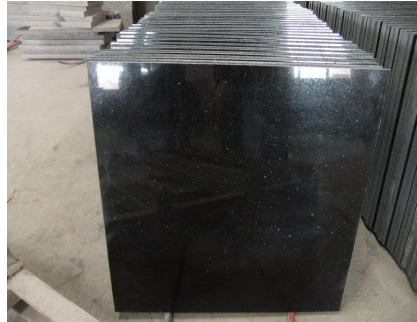

CTSS INTERNATIONAL CO., LIMITED

Floor and wall tiles

Floor and wall tiles are another leading products in company

We can produce as thin as 5-8mm tiles from different granite colors

Standard specifications of tiles: 300x300, 305x305, 300x600, 600x600, 800x800 etc

Thickness can be 5-8mm, 10mm, 15mm, 20mm, 30mm or as request

Surface: polished, honed, flamed, sandblasted, etc

Others: other sizes (custom sizes) acceptable

Below are some of our floor and wall tiles