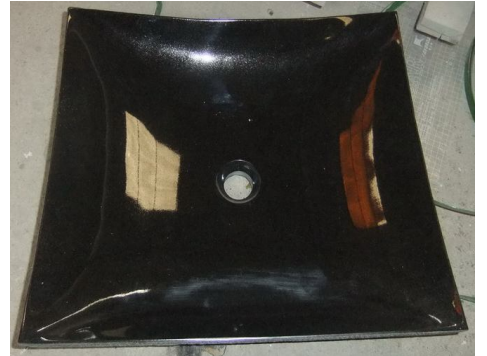

CTSS INTERNATIONAL CO., LIMITED

Marble and Granite stone vessel sinks /wash basin

We can produce marble and granite stone sinks according to your own design

Our standard design is round shape (Dia.430mm x H150mm)

Below are some samples of granite and marble stone sinks