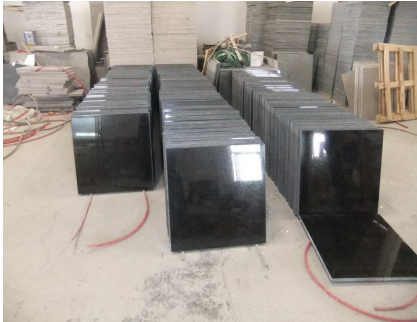

CTSS INTERNATIONAL CO., LIMITED

Floor and wall tiles

Floor and wall tiles are another leading products in company

We can produce as thin as 5-8mm tiles from different granite colors

Standard specifications of tiles: 300x300, 305x305, 300x600, 600x600, 800x800 etc

Thickness can be 5-8mm, 10mm, 15mm, 20mm, 30mm or as request

Surface: polished, honed, flamed, sandblasted, etc

Others: other sizes (custom sizes) acceptable

Below are some of our floor and wall tiles