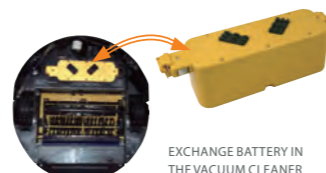

PASLODE

DL-PAS-14.4B	Specification
	Part No:DL-PAS-14.4B Type:Li-ion Volt:14.4V Capacity:3.0Ah Compatible NO:B-1430L, B-1425L, B-1415L

Vacuum Cleaner Battery

DL-ROOMBA-400

Spec:

- Voltage: 14.4V
- Capacity: 3000mAh
- Cell type: Ni-MH
- Dimension: 178*50*52mm
- Weight: 664g

Feature:

- Dirt Dog and original models.
- Powers Roomba for up to 120 minutes of continuous clean up.

Suit for: Rechargeable battery for Roomba and iRobot 400 Series, Discovery Series.

DL-ROOMBA-500

Spec: