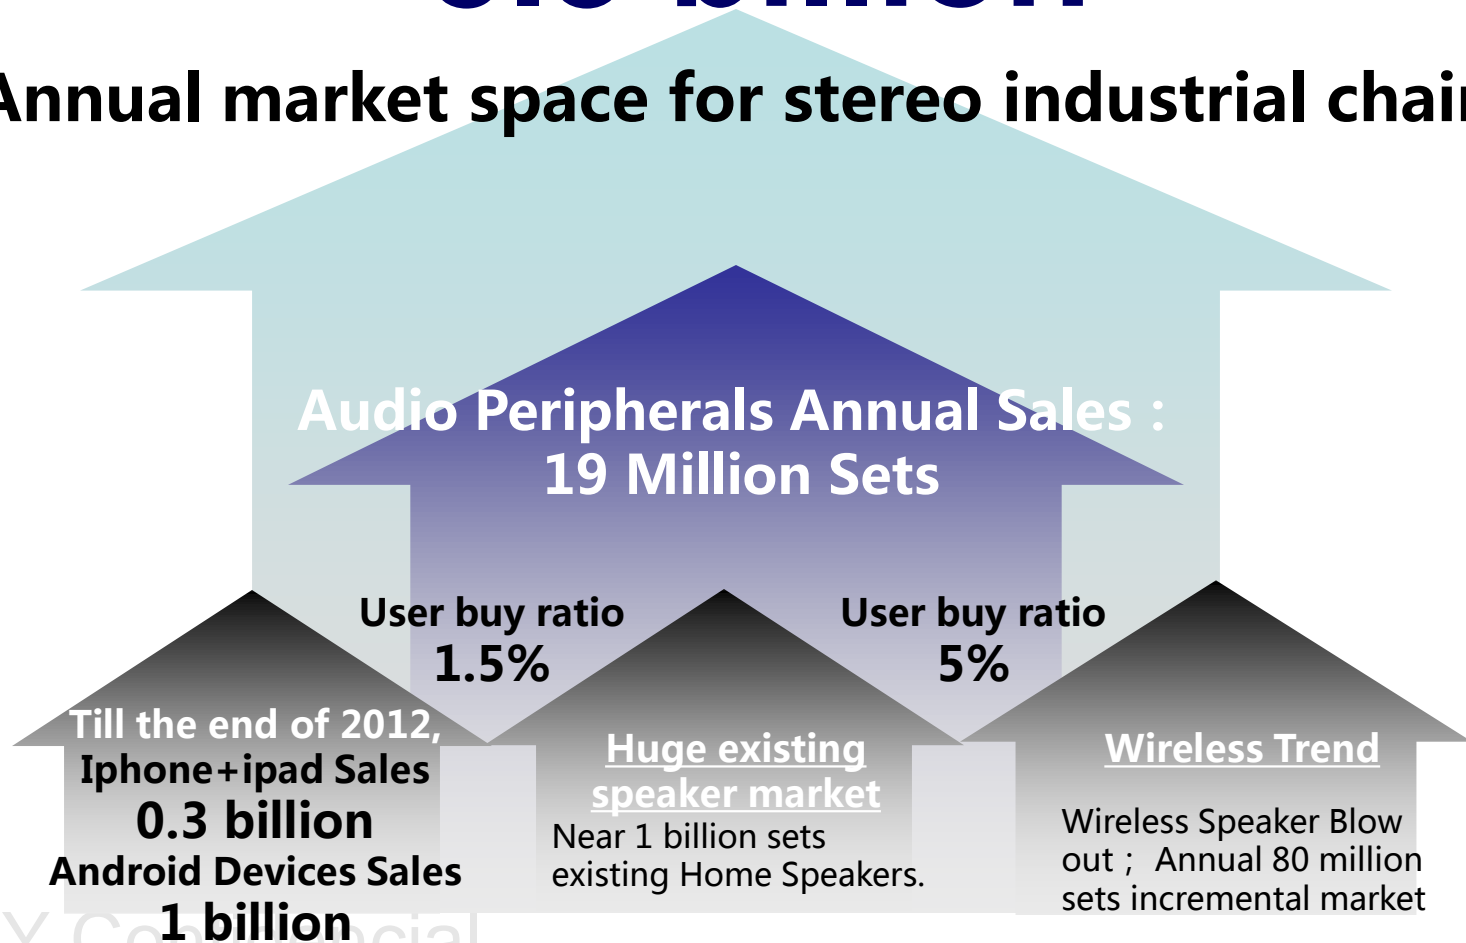

5.3 billion

Annual market space for stereo industrial chain