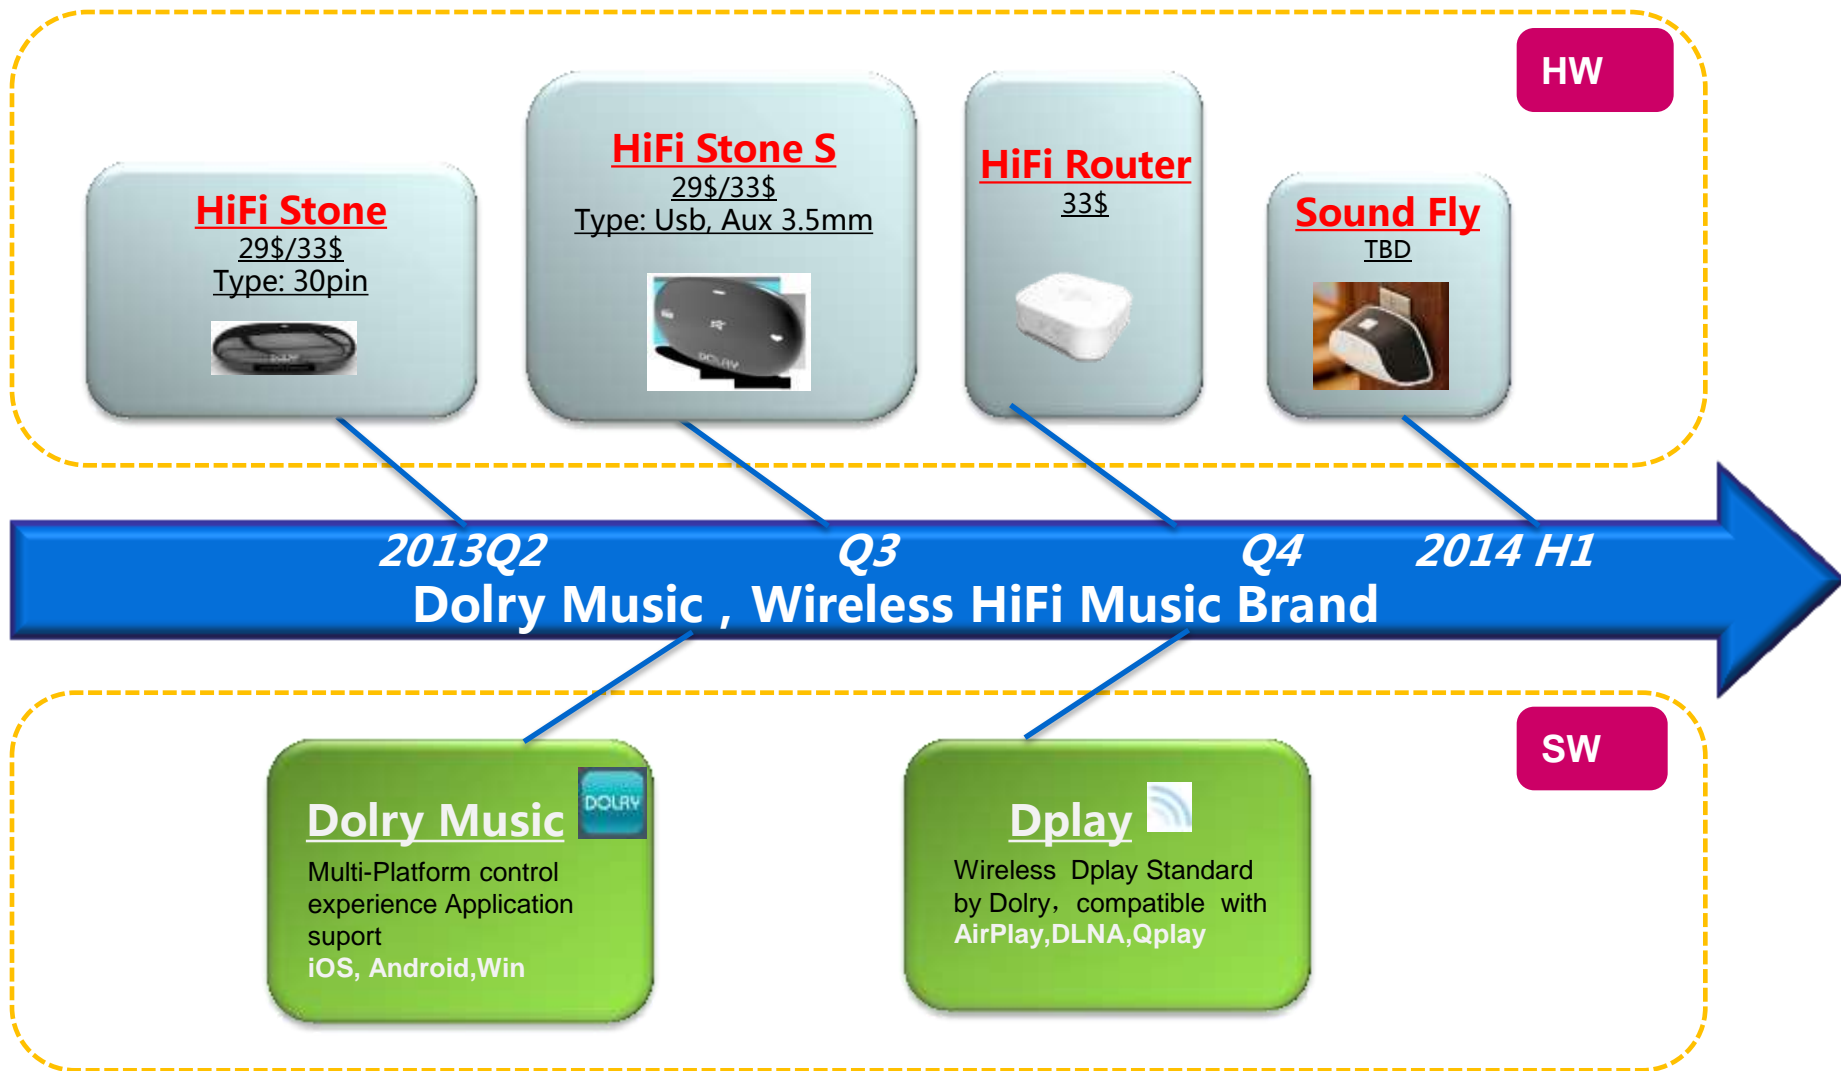

DOLRY Wireless HiFi Product Catalog