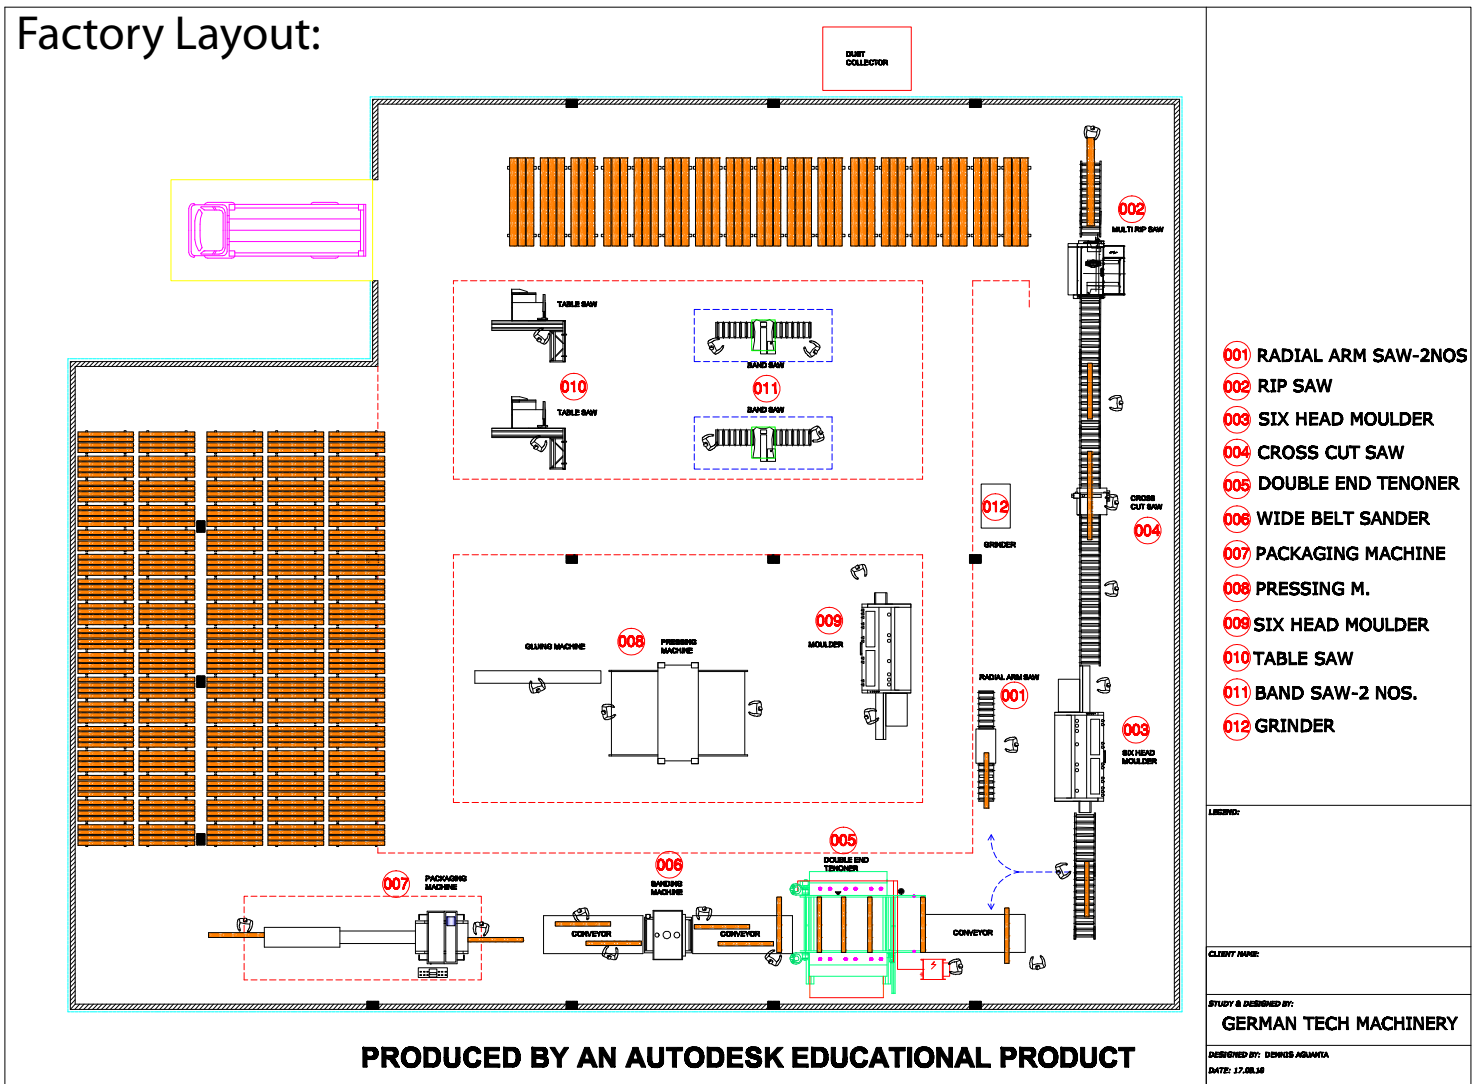

Tara-Wood

Specialize in Manufacture of High Quality Solid Wood Flooring

TARA GROUP OF COMPAINES

PRICE LIST – Catalogue

Introduction: Tara-Wood is a Specialized mass production operation located in Hamriya Free Zone in Sharjah, U.A.E certified by PEFC Certification. Based on the advantage of professional technical team, utilization of premium quality oak wood sourced from Germany and Europe and advanced manufacturing process with precise production equipment imported from Europe, the company developed high-quality solid wood antique flooring, sports flooring, multi/three-layer antique flooring, parquet artistic flooring, impression flooring etc.

Our production work flow is designed for highly efficient and economic production with German know how.

We have invested in a state of the art, high-output manufacturing facility that specializes in rofiled solid wood products.

With German wood working machines technologies and a minimum output capacity of 40,000 m2/month. It is one of the largest floor board wood production company in the Middle East.

Factory Layout:

- 001 RADIAL ARM SAW-2NOS
- 002 RIP SAW
- 003 SIX HEAD MOULDER
- 004 CROSS CUT SAW
- 005 DOUBLE END TENONER
- 006 WIDE BELT SANDER
- 007 PACKAGING MACHINE
- 008 PRESSING M.
- 009 SIX HEAD MOULDER
- 010 TABLE SAW
- 011 BAND SAW-2 NOS.
- 012 GRINDER